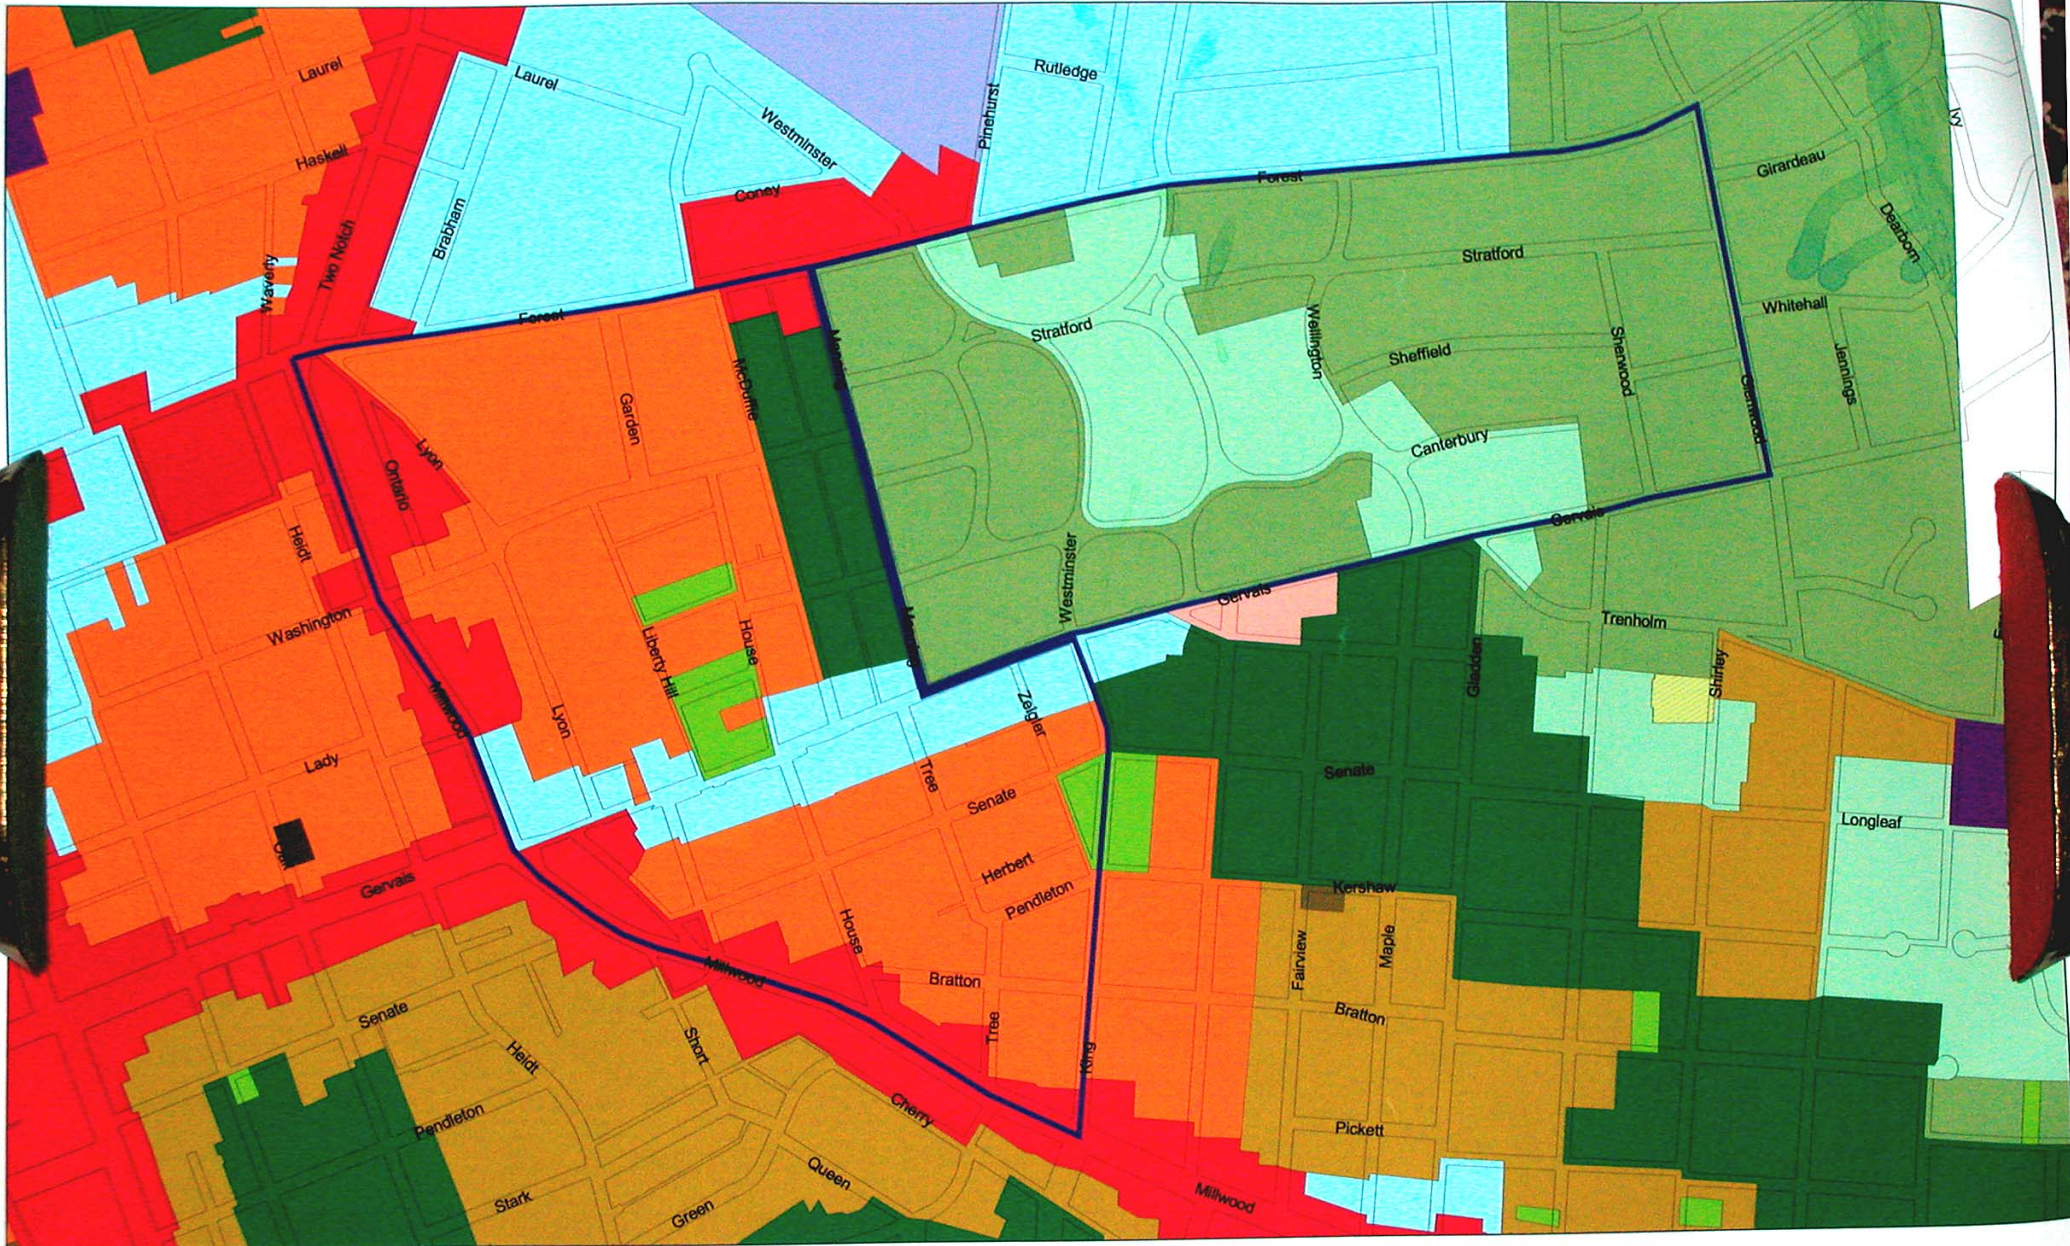

Lyon Street & Forest Hills Neighborhoods

Zoning Legend

	C-1		D-1		RG-1		RS-1B
	C-2		M-1		RG-1A		RS-2
	C-3		M-2		RG-2		RS-3
	C-3A		PUD-C		RG-3		UTD
	C-4		PUD-R		RS-1		

0.1 0 0.1 0.2 Miles